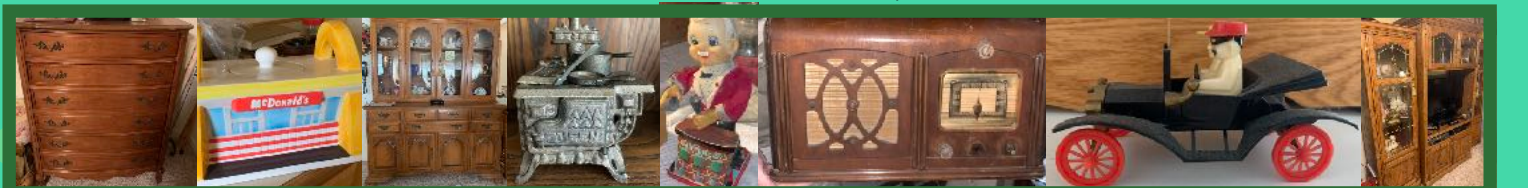

SEE MORE AT
www.chugsauction.com
& FaceBook

Chug's Auction Service
Jackson Mo
573 225-5001

Food & Drinks will be
Available on Site